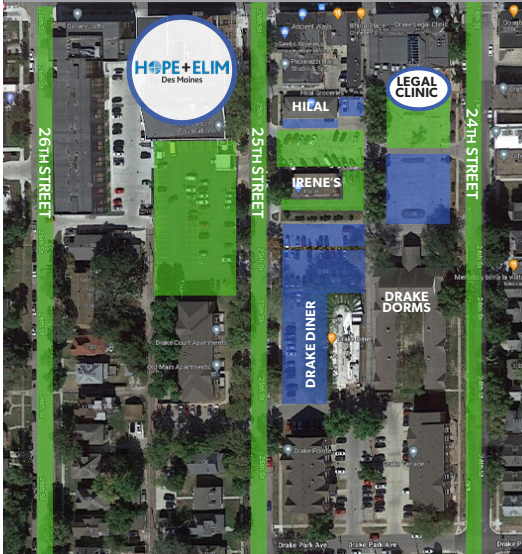

# PARKING | SUNDAYS

## HOPE+ELIM PARKING

Parking is available on both sides of 25th St on Sundays.

Parking is also available on 24th St and 26th St.

 Parking Allowed

 Do Not Park

# HOPE+ELIM

2500 UNIVERSITY AVE | DSM 50311